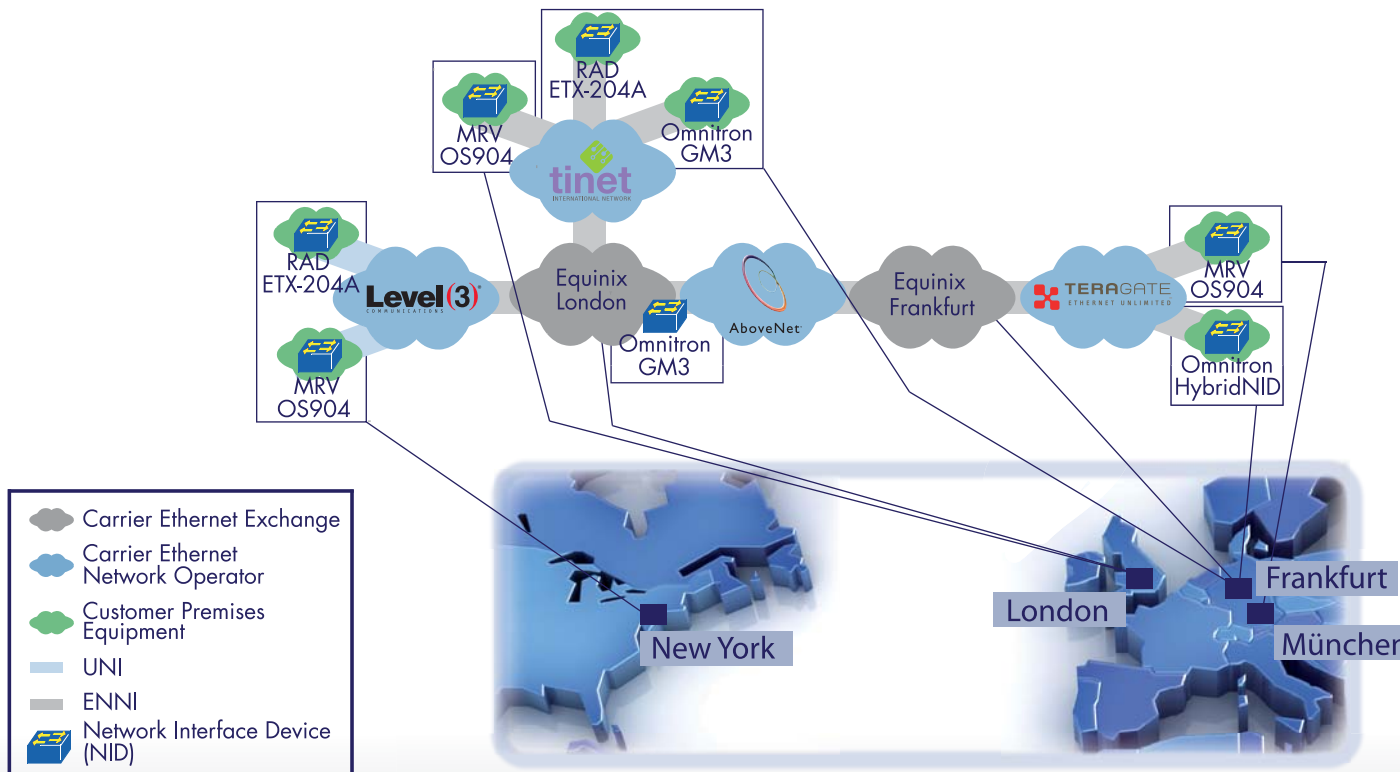

Carrier Ethernet Global Interconnect Showcase

- Interconnection of Carrier Ethernet services across multiple carriers using the MEF's ENNI standard
- Live test of production-grade service provider networks for point-to-point and multipoint services with multiple classes of service
- Service termination, remote fault management and performance monitoring using MRV, Omnitrion, and RAD equipment

Carrier Ethernet Global Interconnect Showcase

light reading's
ethernet
europe 2011

examining ethernet's evolution