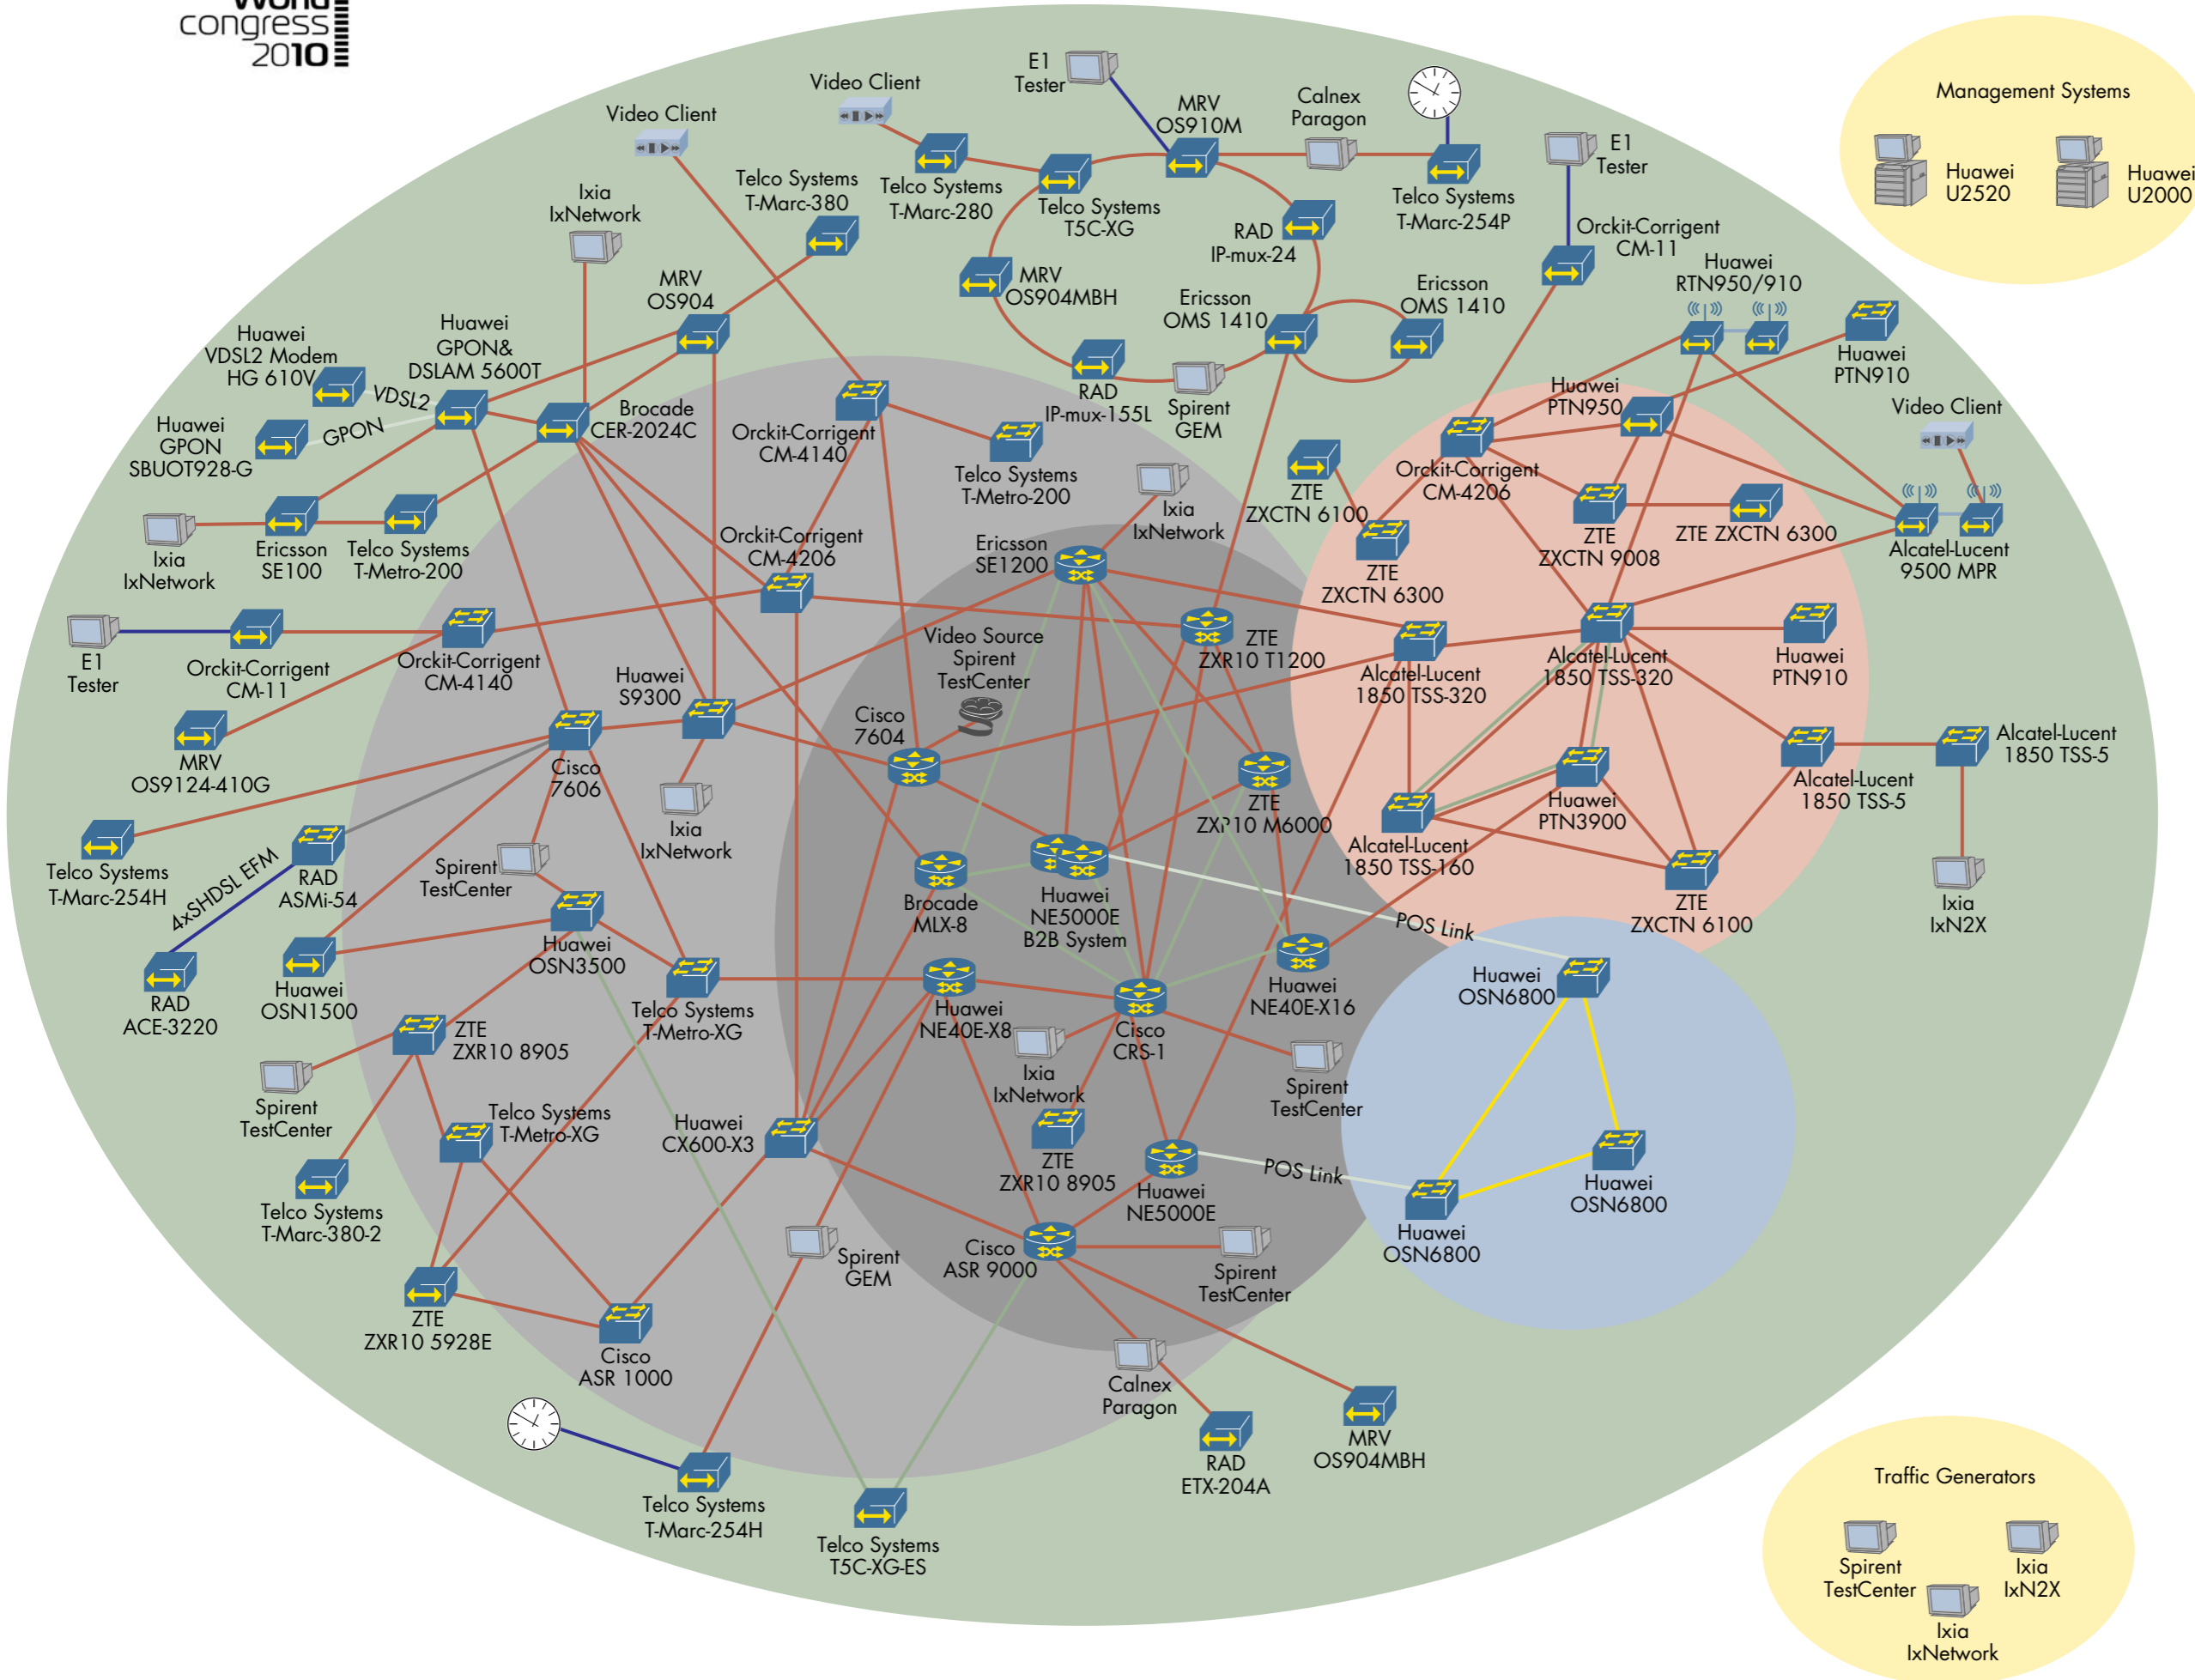

Physical Network Topology

Multi-Vendor Carrier Ethernet Interoperability Event 2010

Management Systems

Traffic Generators

Device Types

- Metro/Core Network Device
- Aggregation Device
- Access Device
- Clock Source
- Tester
- Management System
- Microwave Device

Connection Types

- TDM Link
- Clock Link
- ATM Link
- OTU 2 Link (10 Gbit/s)
- 10 Gigabit Ethernet Link
- Gigabit Ethernet Link
- Fast Ethernet Link
- Radio Link

Network Areas

- Access Network
- MPLS Aggregation
- MPLS Core Network
- Optical Transport Network
- MPLS-TP Network

Application Demonstrations

- Video Client
- Video Source