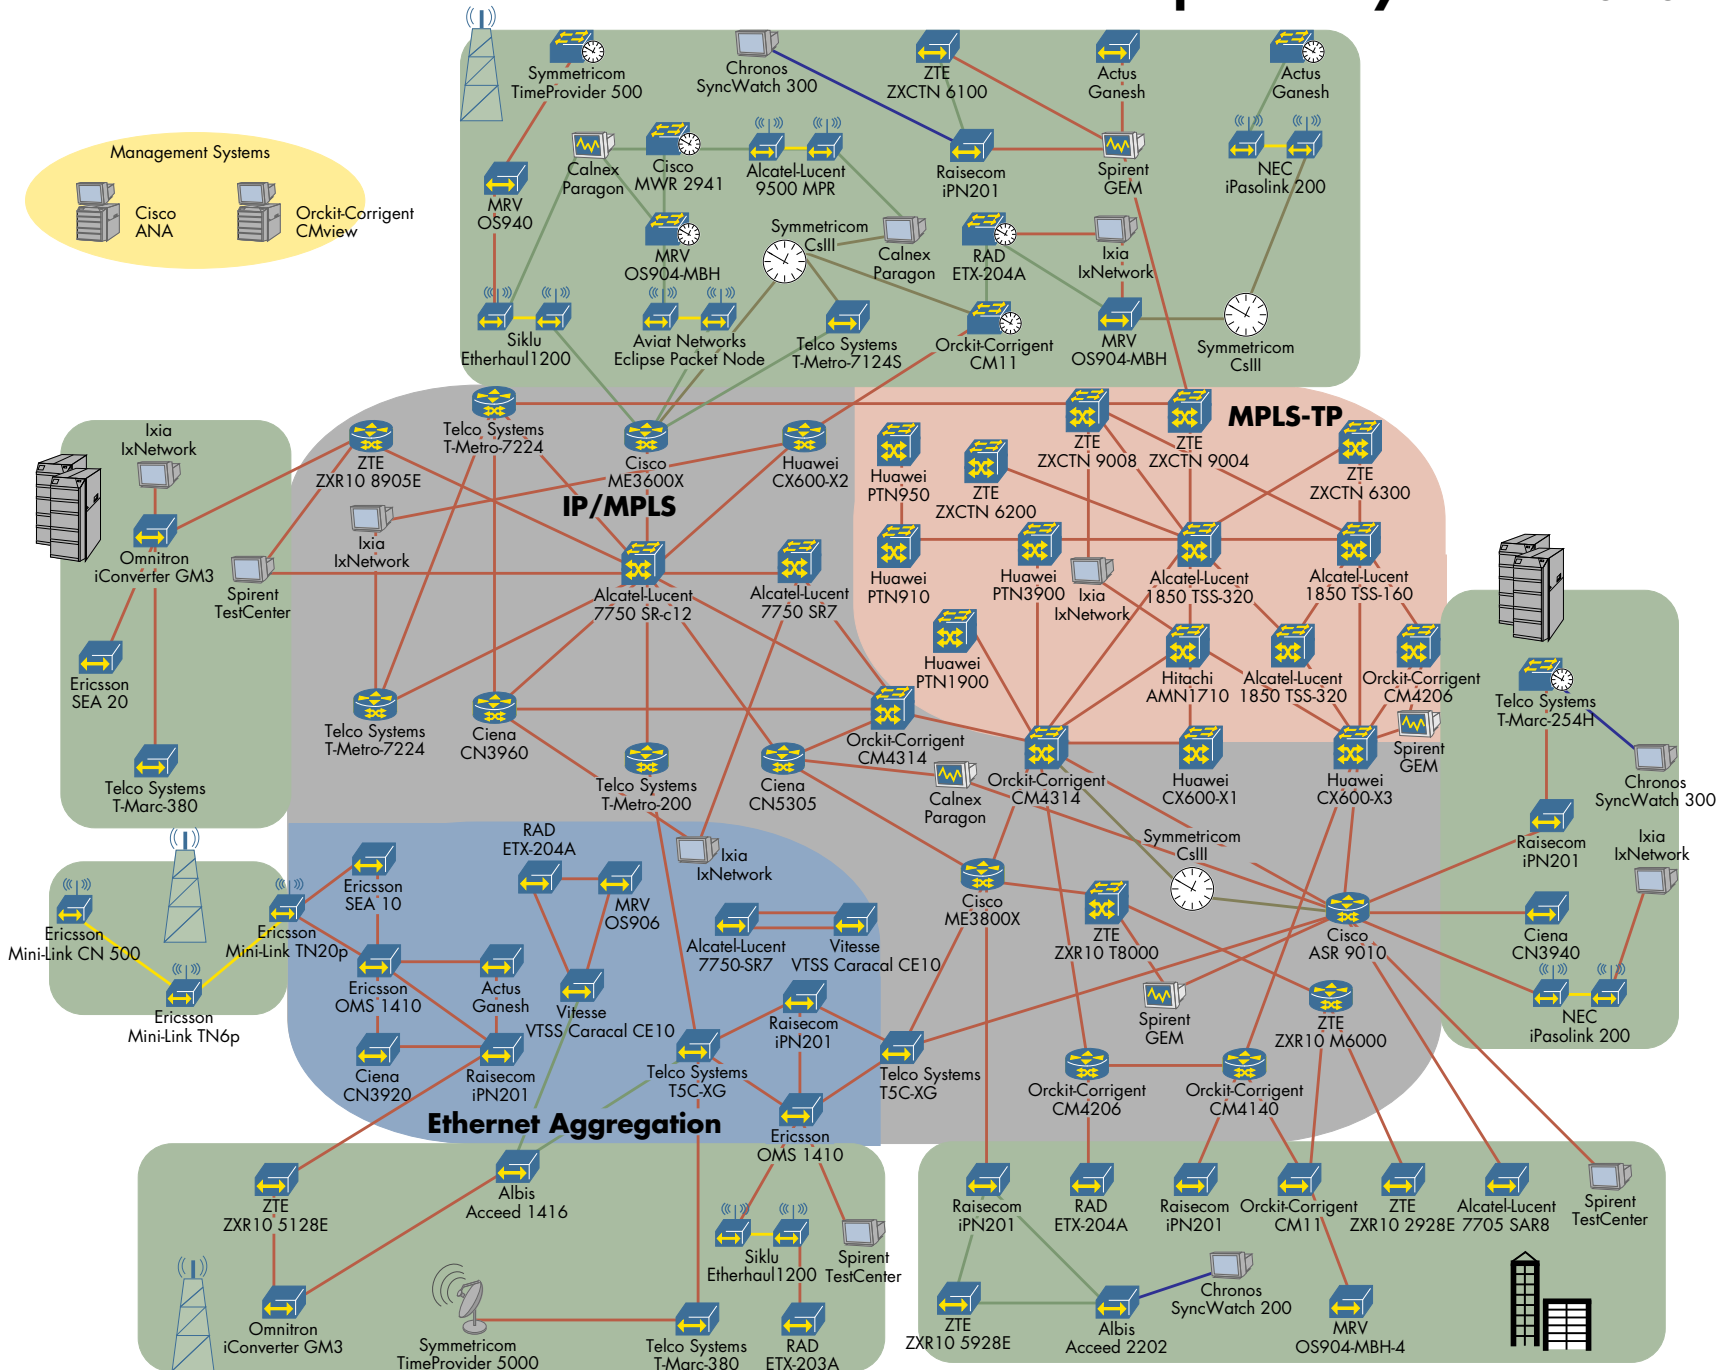

# Physical Network Topology

## Multi-Vendor Carrier Ethernet Interoperability Event 2010

### Device Types

- Provider Edge device
- Provider router
- Access device
- IEEE 1588-2008 client
- Analyzer/Emulator
- Impairment tool
- Reference Clock
- Management system
- IEEE 1588-2008 Grandmaster
- Microwave radio system

### Network Areas

- IP/MPLS network
- MPLS-TP network
- Ethernet Aggregation network
- Radio access
- Data center
- Business access