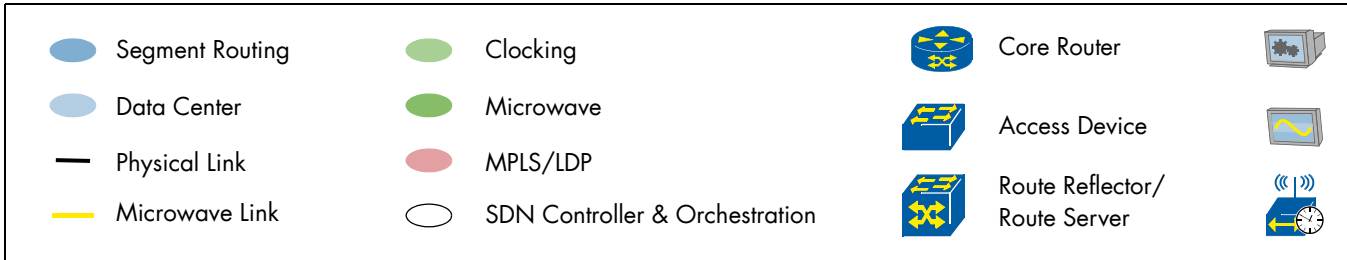

SDN Controller

& Orchestration

putation Element (PCE)

NETCONF

ZTE
ZENIC WAN
Controller

Spirent
TestCenter

Ixia
IxNetwork

Huawei
NCE(super)

Packet Clock Synchronization