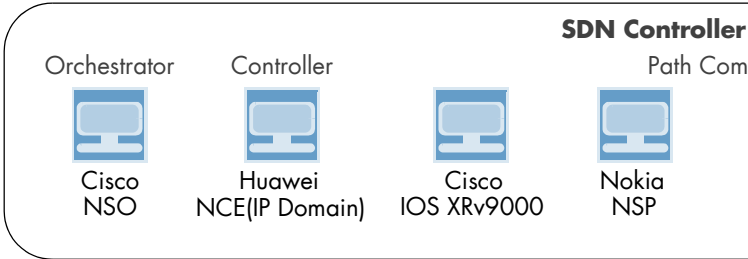

SDN Controller

& Orchestration

putation Element (PCE)

NETCONF

ZTE
ZENIC WAN
Controller

Spirent
TestCenter

Ixia
IxNetwork

Huawei
NCE(super)

Packet Clock Synchronization