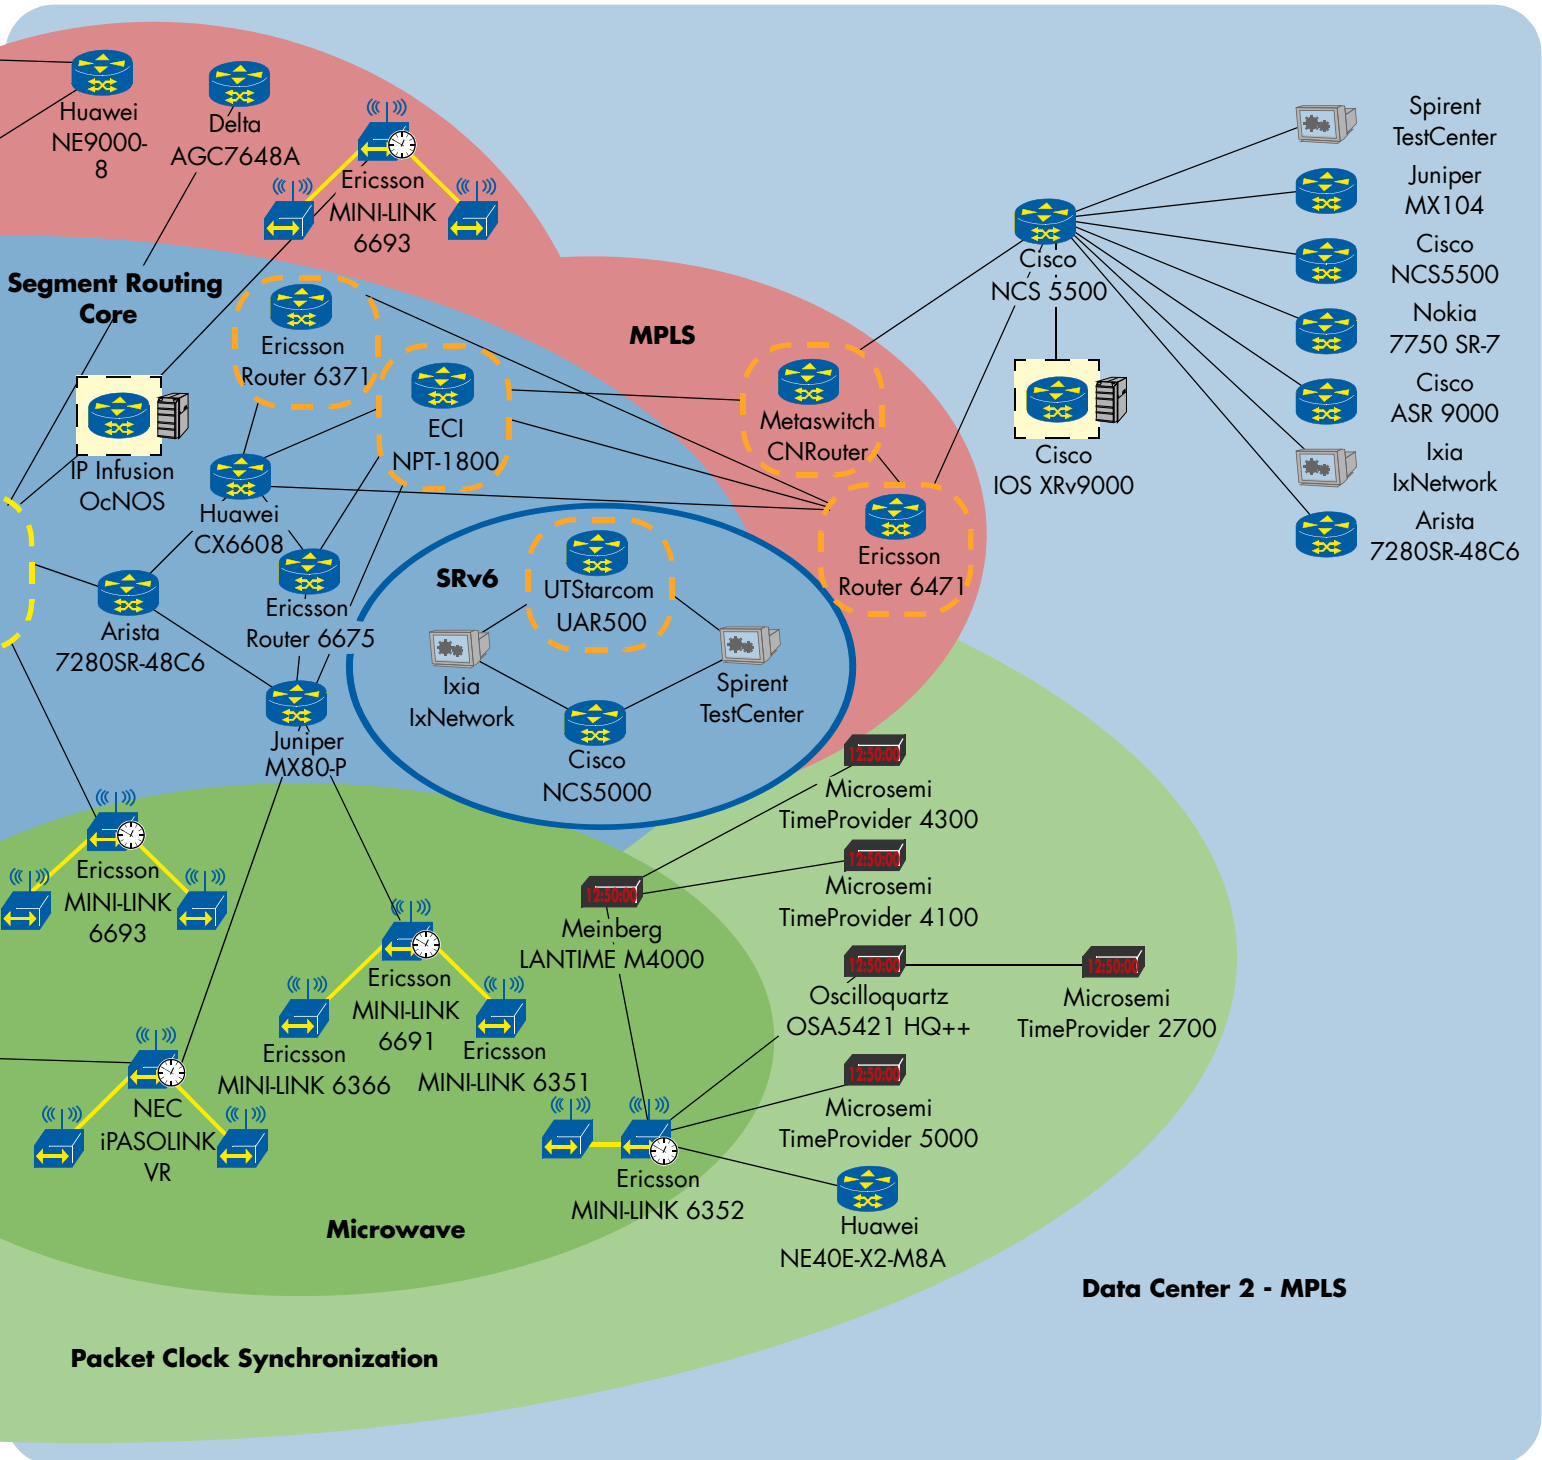

SDN Controller

& Orchestration

putation Element (PCE)

NETCONF

ZTE
ZENIC WAN
Controller

Spirent
TestCenter

Ixia
IxNetwork

Huawei
NCE(super)

Packet Clock Synchronization