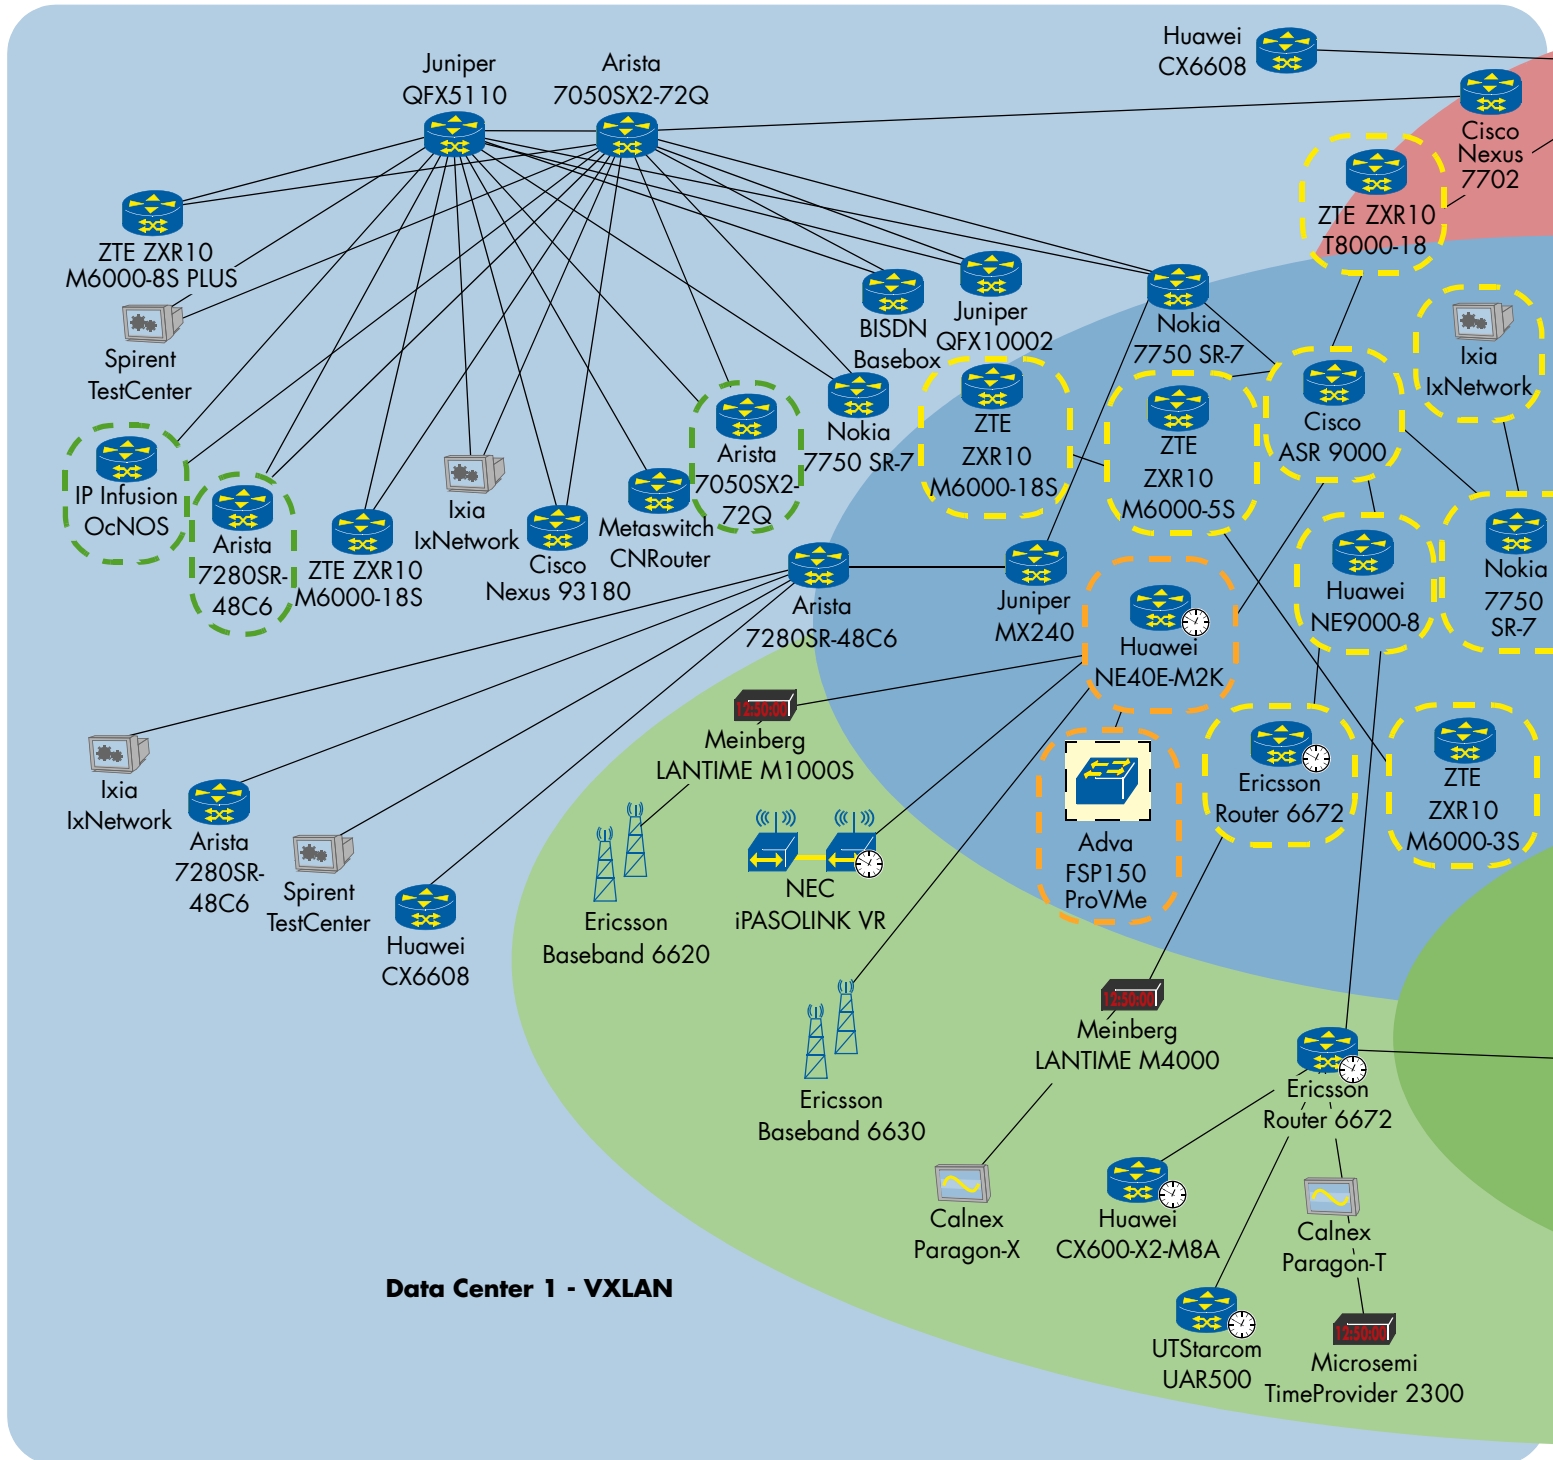

SDN Controller

& Orchestration

putation Element (PCE)

NETCONF

ZTE
ZENIC WAN
Controller

Spirent
TestCenter

Ixia
IxNetwork

Huawei
NCE(super)

Packet Clock Synchronization